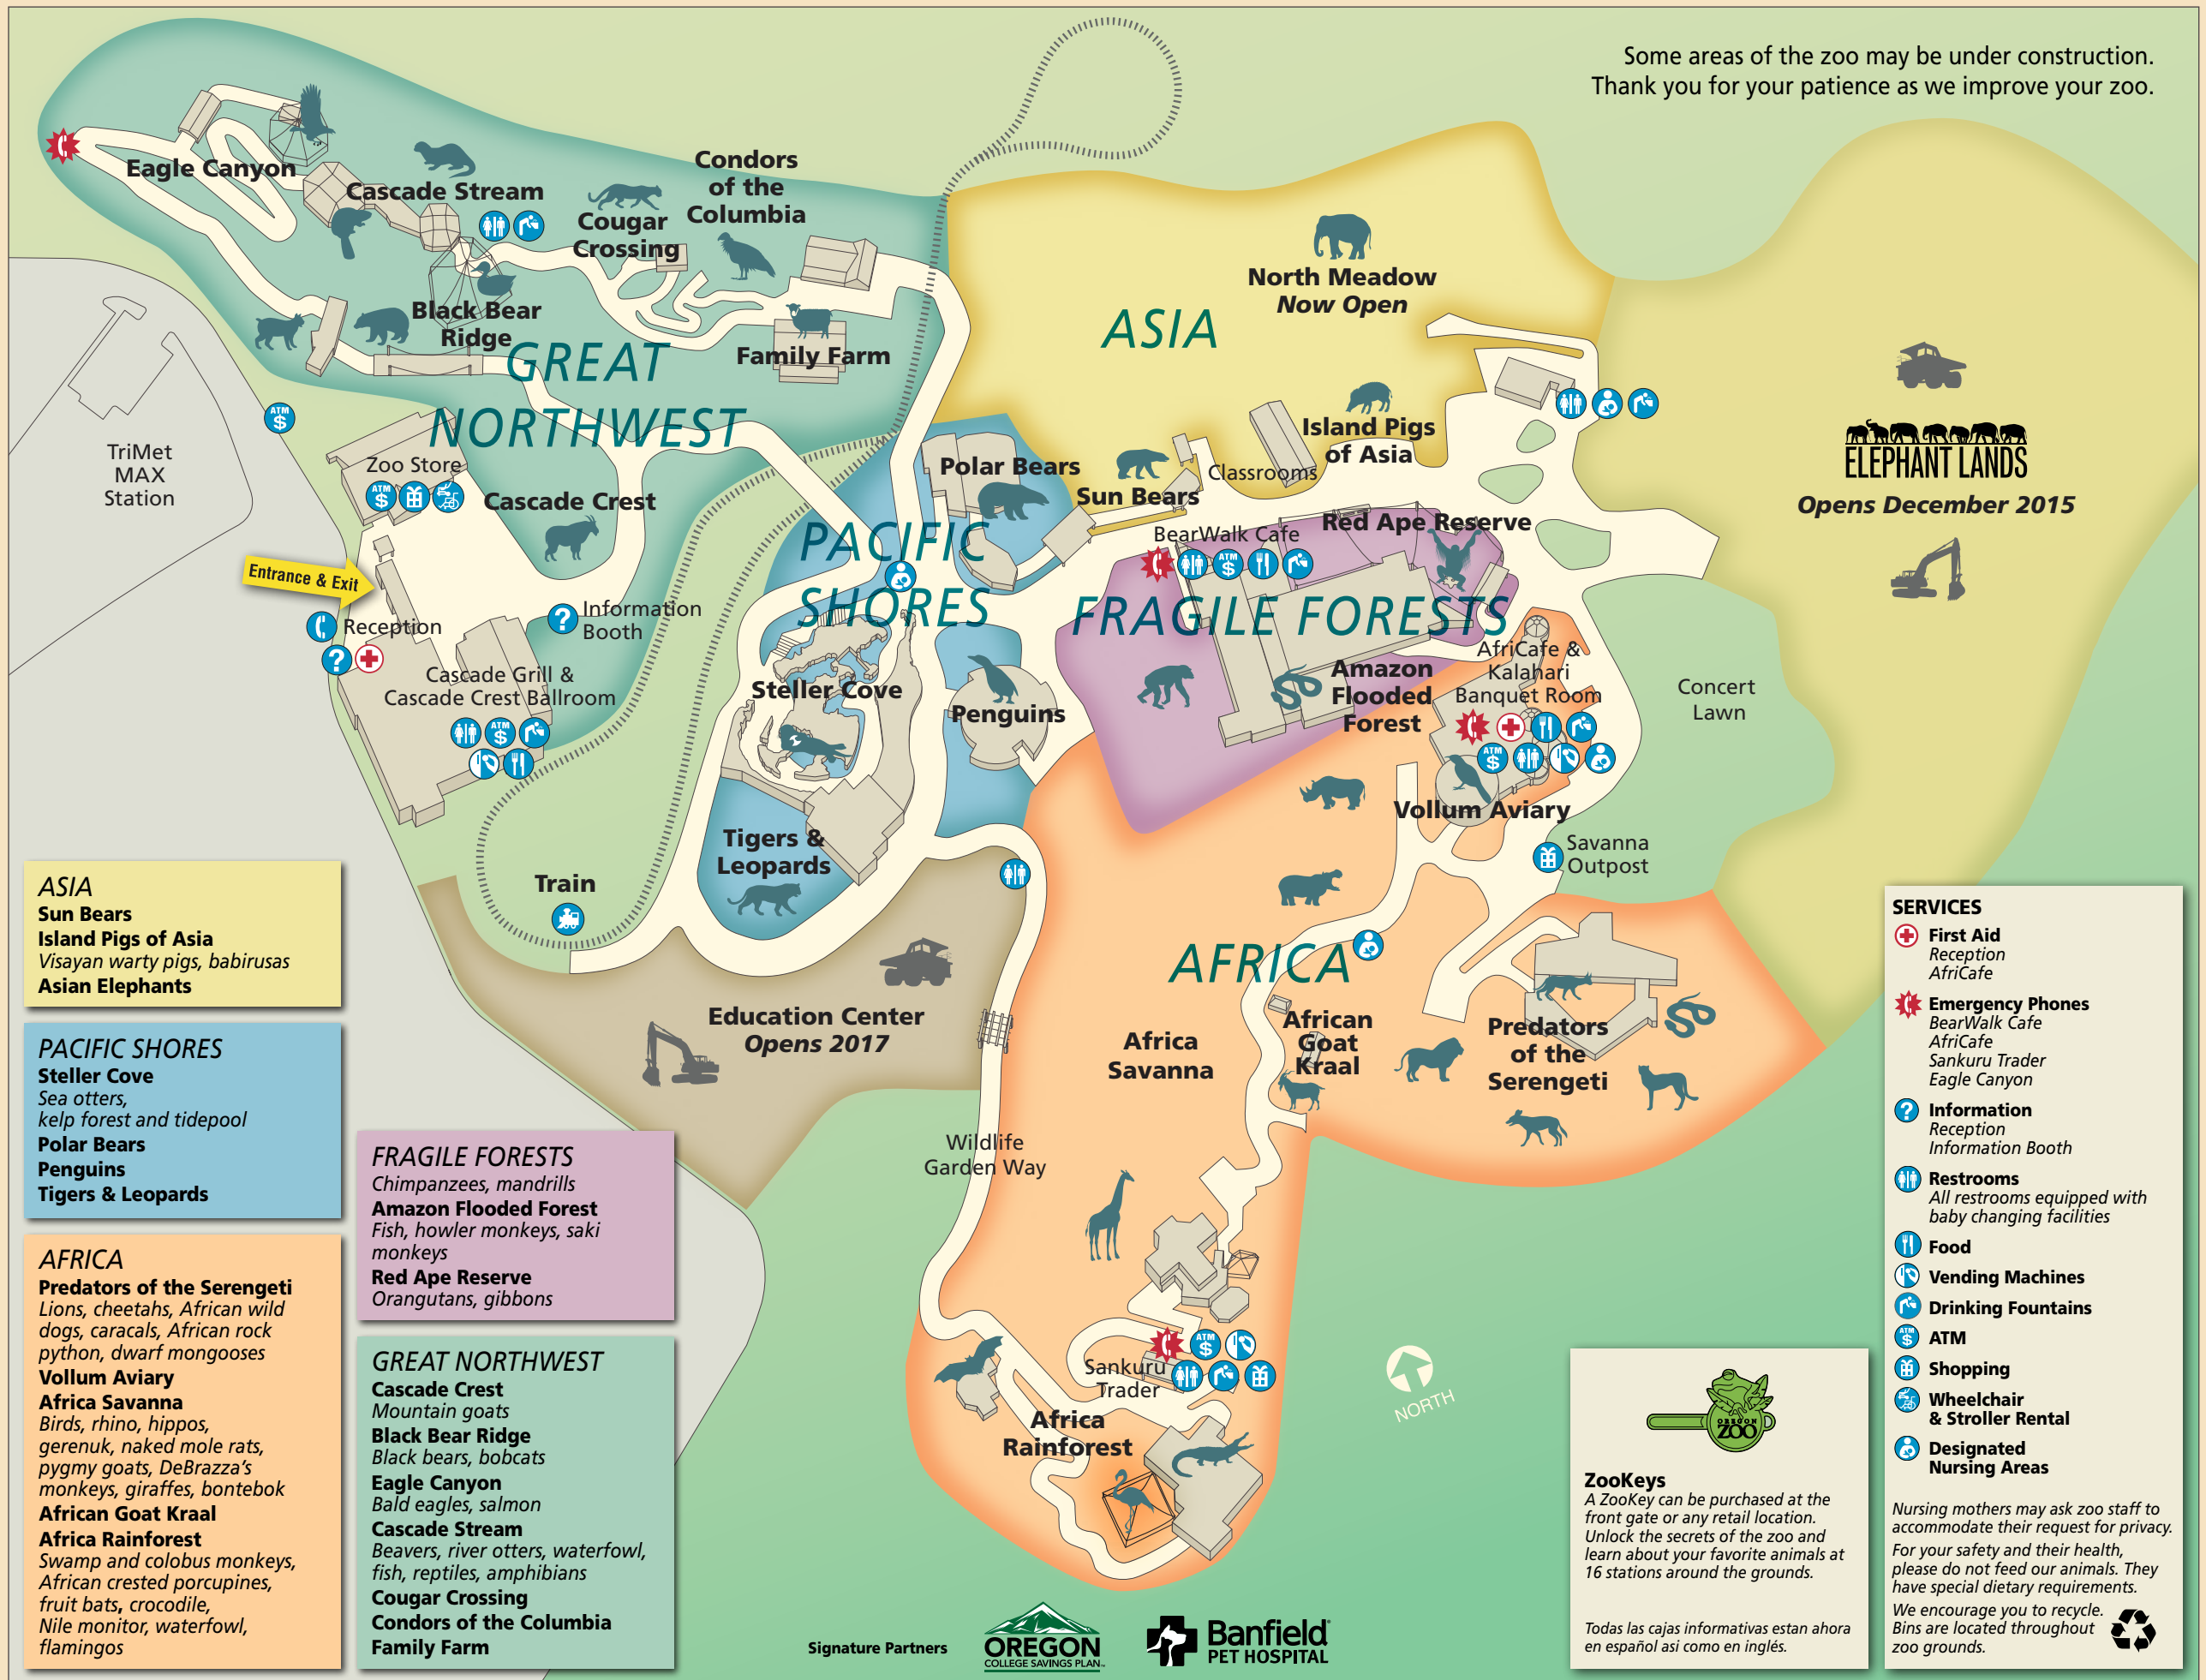

Some areas of the zoo may be under construction.  
Thank you for your patience as we improve your zoo.

**ASIA**  
**Sun Bears**  
**Island Pigs of Asia**  
*Visayan warty pigs, babirusas*  
**Asian Elephants**

**PACIFIC SHORES**  
**Steller Cove**  
*Sea otters, kelp forest and tidepool*  
**Polar Bears**  
**Penguins**  
**Tigers & Leopards**

**AFRICA**  
**Predators of the Serengeti**  
*Lions, cheetahs, African wild dogs, caracals, African rock python, dwarf mongooses*  
**Vollum Aviary**  
**Africa Savanna**  
*Birds, rhino, hippos, gerenuk, naked mole rats, pygmy goats, DeBrazza's monkeys, giraffes, bontebok*  
**African Goat Kraal**  
**African Rainforest**  
*Swamp and colobus monkeys, African crested porcupines, fruit bats, crocodile, Nile monitor, waterfowl, flamingos*

**FRAGILE FORESTS**  
*Chimpanzees, mandrills*  
**Amazon Flooded Forest**  
*Fish, howler monkeys, saki monkeys*  
**Red Ape Reserve**  
*Orangutans, gibbons*

**GREAT NORTHWEST**  
**Cascade Crest**  
*Mountain goats*  
**Black Bear Ridge**  
*Black bears, bobcats*  
**Eagle Canyon**  
*Bald eagles, salmon*  
**Cascade Stream**  
*Beavers, river otters, waterfowl, fish, reptiles, amphibians*  
**Cougar Crossing**  
**Condors of the Columbia**  
**Family Farm**

**ZooKeys**  
 A ZooKey can be purchased at the front gate or any retail location. Unlock the secrets of the zoo and learn about your favorite animals at 16 stations around the grounds.

Todas las cajas informativas estan ahora en español asi como en inglés.