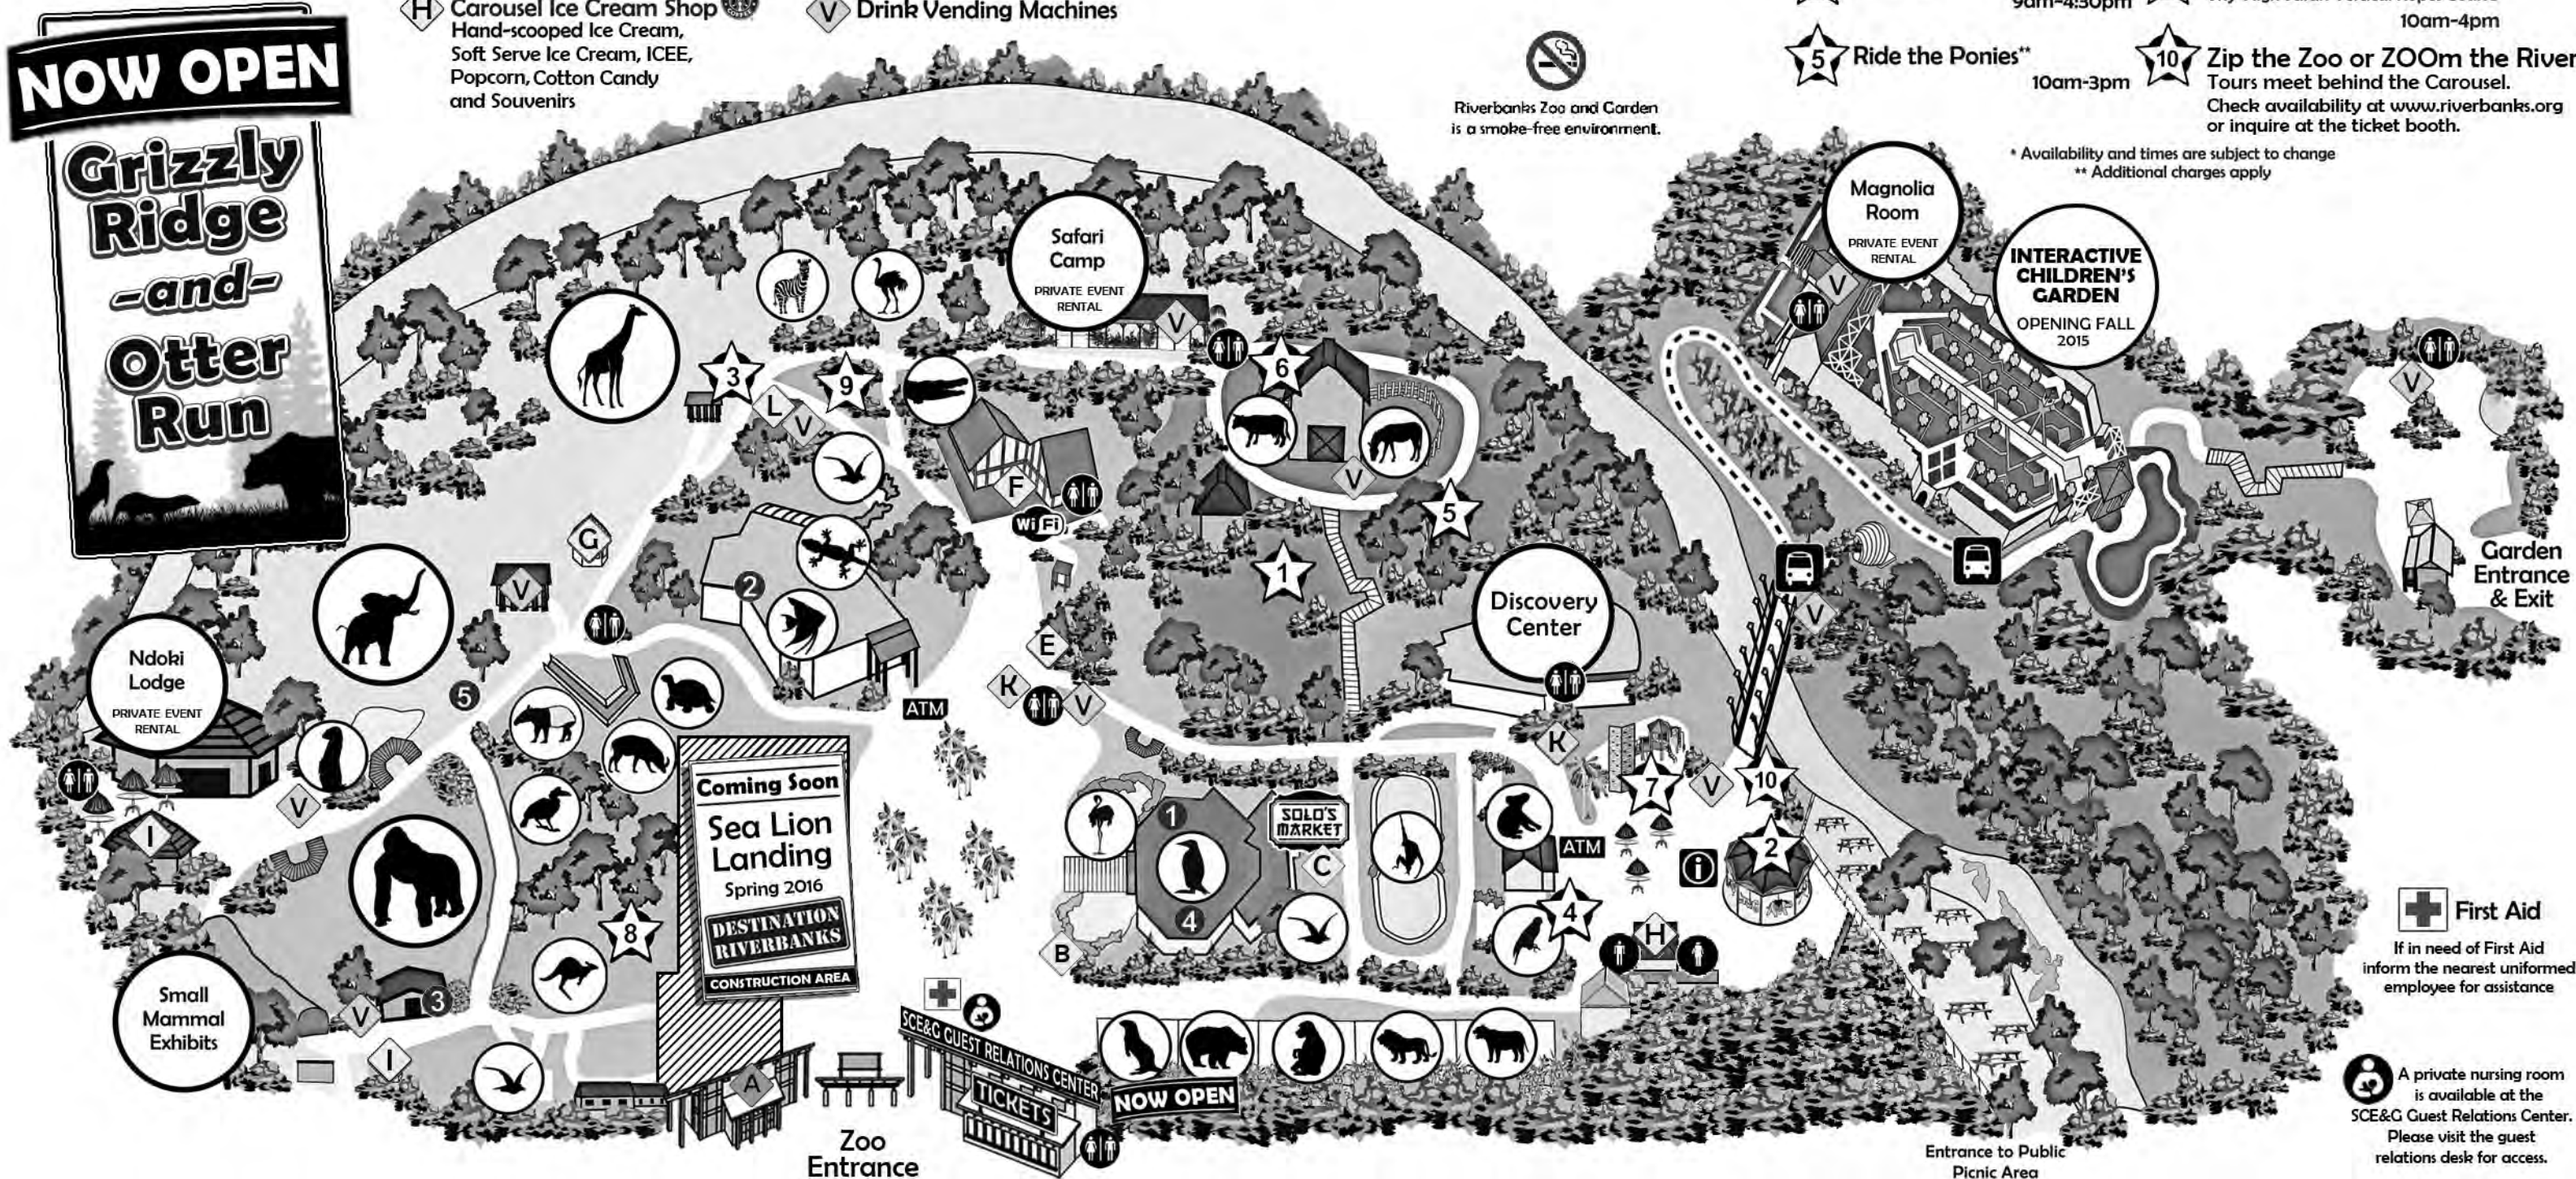

* Availability and times are subject to change

Rides and Attractions**

- 1** Ride the Spots & Stripes Railroad** 10am-4:45pm
- 2** Ride the Endangered Species Carousel** 9am-4:45pm
- 3** Feed the Giraffes** 10am-1:30pm
- 4** Feed the Birds** 9am-4:30pm
- 5** Ride the Ponies** 10am-3pm
- 6** Feed the Goats** 9am-closing
- 7** Climb the Wild Adventure Rock Wall** 9am-4:30pm
- 8** Walk with the Roos 10am-3pm
- 9** Step up to the Challenge** Sky-High Safari Vertical Ropes Course 10am-4pm
- 10** Zip the Zoo or ZOOM the River! Tours meet behind the Carousel. Check availability at www.riverbanks.org or inquire at the ticket booth.

* Availability and times are subject to change
** Additional charges apply

NOW OPEN

Grizzly Ridge -and- Otter Run

Riverbanks Zoo and Garden is a smoke-free environment.

First Aid
If in need of First Aid inform the nearest uniformed employee for assistance

Restroom

ATM No Fee ATM

Zoo & Garden Tram Station
Trams run to and from the Garden daily, 9am to close

Information Booth
Tokens, first aid, maps and more