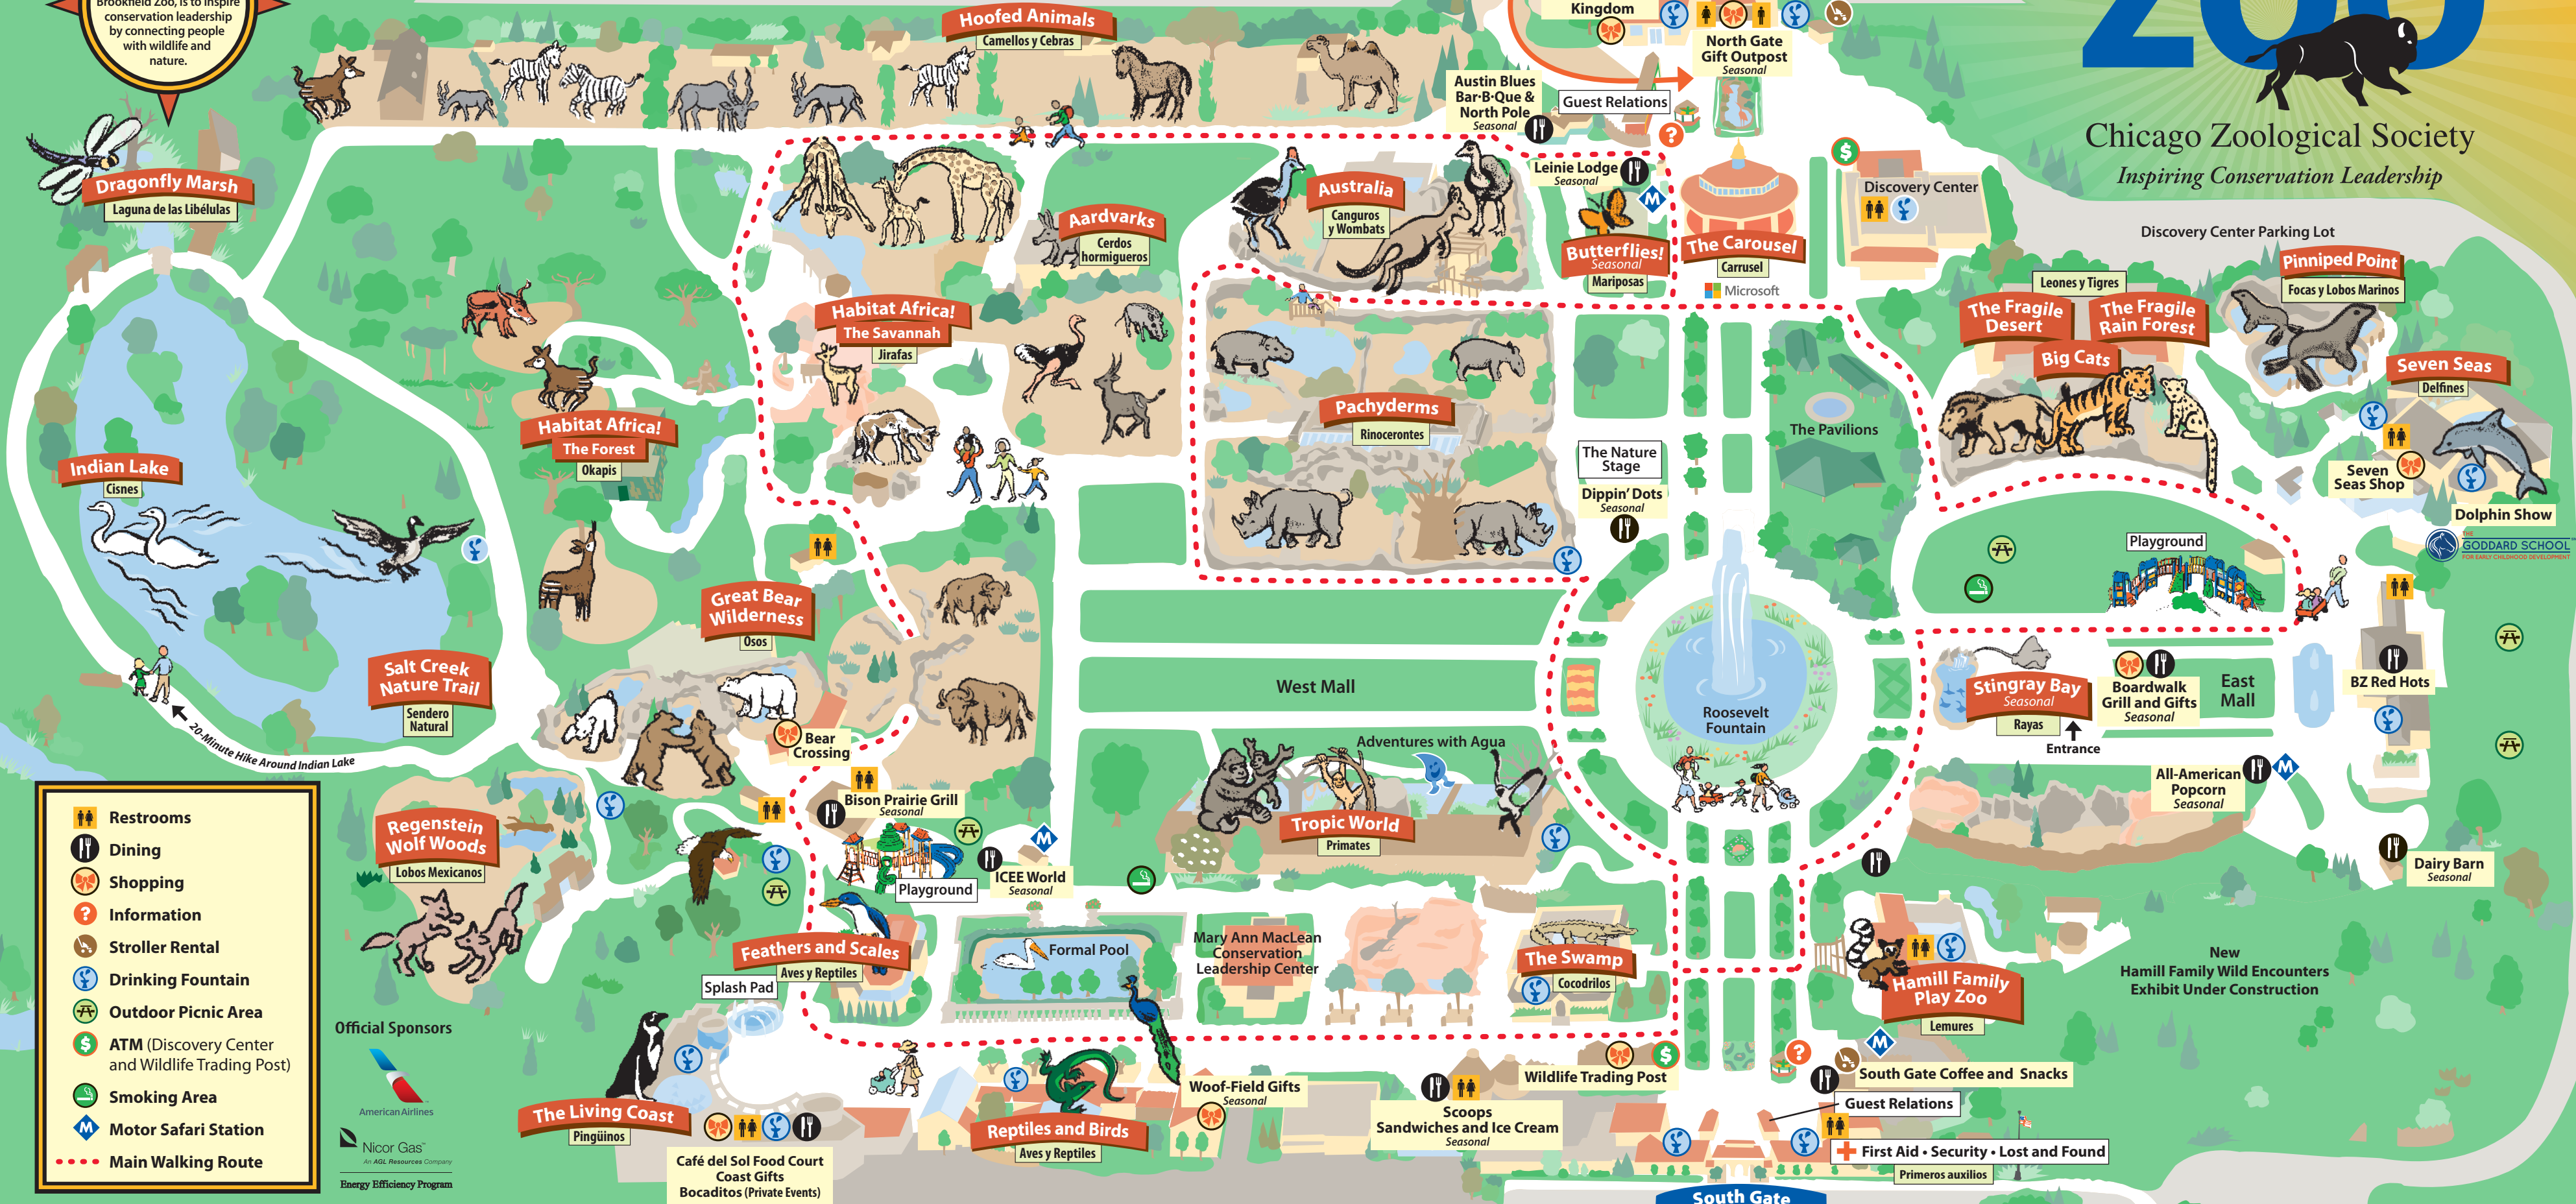

BROOKFIELD ZOO

Chicago Zoological Society
Inspiring Conservation Leadership

North

The mission of the Chicago Zoological Society, which manages Brookfield Zoo, is to inspire conservation leadership by connecting people with wildlife and nature.

Main Parking Lot

Family Restrooms

Main Entrance

North Gate

Entrada del Norte

North Gate Gift Outpost

Seasonal

Stuffed Animal Kingdom

Guest Relations

Austin Blues Bar-B-Que & North Pole

Seasonal

Leinie Lodge

Seasonal

Butterflies!

Seasonal

Mariposas

The Carousel

Carrousel

Microsoft

Discovery Center

Discovery Center Parking Lot

Pinniped Point

Focas y Lobos Marinos

The Fragile Desert

Leones y Tigres

The Fragile Rain Forest

Big Cats

Seven Seas

Delfines

Seven Seas Shop

Dolphin Show

GODDARD SCHOOL

Playground

Stingray Bay

Seasonal

Rayas

Boardwalk Grill and Gifts

Seasonal

East Mall

BZ Red Hots

All-American Popcorn

Seasonal

Dairy Barn

Seasonal

Hamill Family Play Zoo

Lemures

South Gate Coffee and Snacks

Guest Relations

First Aid • Security • Lost and Found

Primeros auxilios

South Gate

South Parking Lot

To Metra Train Station

Golf Road

11 12 13 14

Restrooms

Dining

Shopping

Information

Stroller Rental

Drinking Fountain

Outdoor Picnic Area

ATM (Discovery Center and Wildlife Trading Post)

Smoking Area

Motor Safari Station

Main Walking Route

Official Sponsors

American Airlines

Nicor Gas
An AGL Resources Company

Energy Efficiency Program

The Living Coast

Pinguinos

Café del Sol Food Court

Coast Gifts

Bocaditos (Private Events)

Reptiles and Birds

Aves y Reptiles

Woof-Field Gifts

Seasonal

Scoops

Sandwiches and Ice Cream

Seasonal

Wildlife Trading Post

South Gate Coffee and Snacks

Guest Relations

First Aid • Security • Lost and Found

Primeros auxilios

New Hamill Family Wild Encounters Exhibit Under Construction