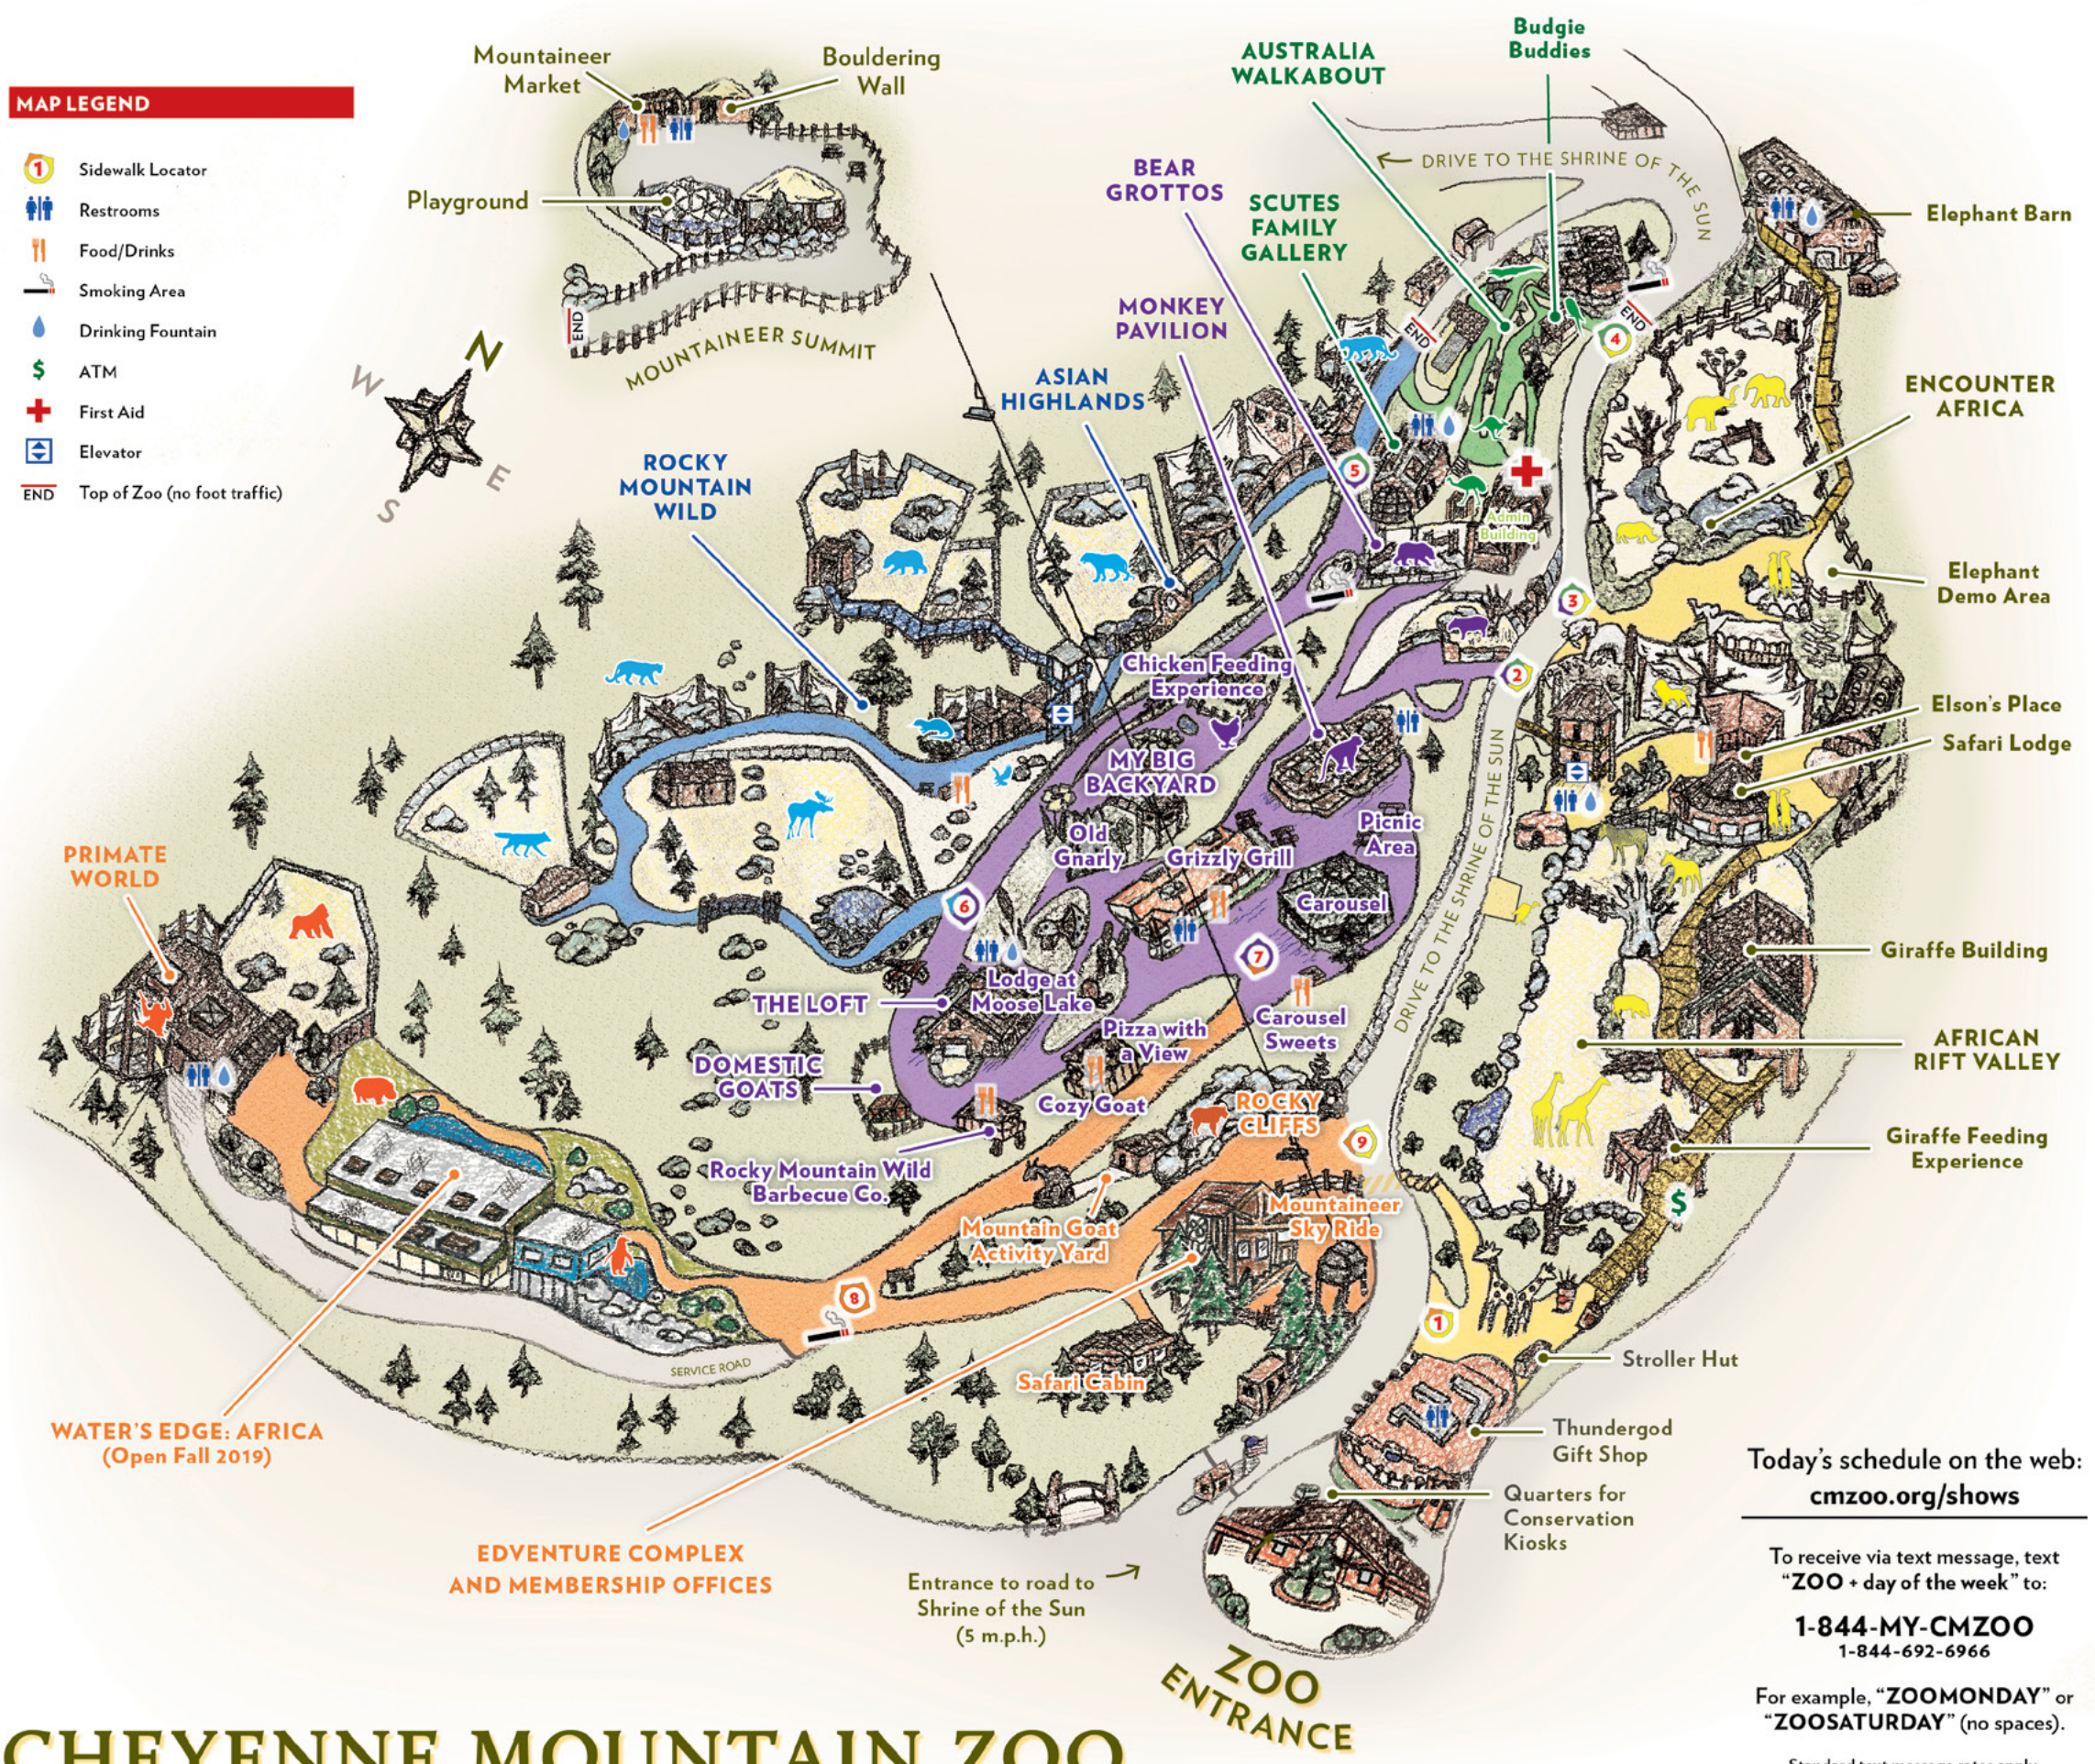

MAP LEGEND

- Sidewalk Locator
- Restrooms
- Food/Drinks
- Smoking Area
- Drinking Fountain
- ATM
- First Aid
- Elevator
- Top of Zoo (no foot traffic)

- AFRICAN RIFT VALLEY (ARV)**
- African Crowned Crane
 - African Lion
 - African Spurred Tortoise
 - Cape Vulture
 - Cattle Egret
 - Colobus Monkey
 - Grant's Zebra
 - Griffon Vulture
 - Helmeted Guineafowl
 - Meerkat
 - Okapi
 - Red River Hog
 - Reticulated Giraffe Feeding Experience
 - Rock Hyrax

- ENCOUNTER AFRICA (EA)**
- African Cape Porcupine
 - African Elephant
 - Black Rhinoceros
 - Meerkat

- MY BIG BACKYARD (BBY)**
- Amphibians
 - Chicken Feeding Experience
 - Honeybee
 - Invertebrates
 - Koi
 - Rabbit
 - Rio Grande Turkey
 - Tarantula

- PRIMATE WORLD (PW)**
- Bornean Orangutan
 - Golden Lion Tamarin
 - Naked Mole Rat
 - Siamang
 - Sumatran Orangutan
 - Western Lowland Gorilla

- ROCKY CLIFFS (RC)**
- Rocky Mountain Goat

- WATER'S EDGE: AFRICA (WEA)**
(Open Fall 2019)
- African Penguin
 - Common Warthog
 - Kenyan Crested Guinea Fowl
 - Nile Hippopotamus
 - Ring-Tailed Lemur

FOOD

ELSON'S PLACE
Refreshing selection of fruit smoothies, milkshakes, homemade lemonade, ice cream & pretzels.

COZY GOAT
Full-service coffee bar on lower level of Pizza with a View.

GRIZZLY GRILL
Handmade pizza, burgers, sandwiches, salads and seasonal favorites.