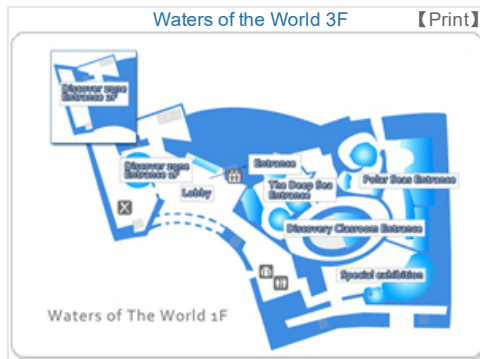

Home > Virtual Tour > Print Maps

Print Maps

Multimedia Tour

Print Maps

Map Commentary: This page contains four maps for printing-out. Each map shows the location of the exhibition building, tour direction, and location of the infrastructures (e.g., drinking fountain, toilet, telephone, elevator, exit, etc.)