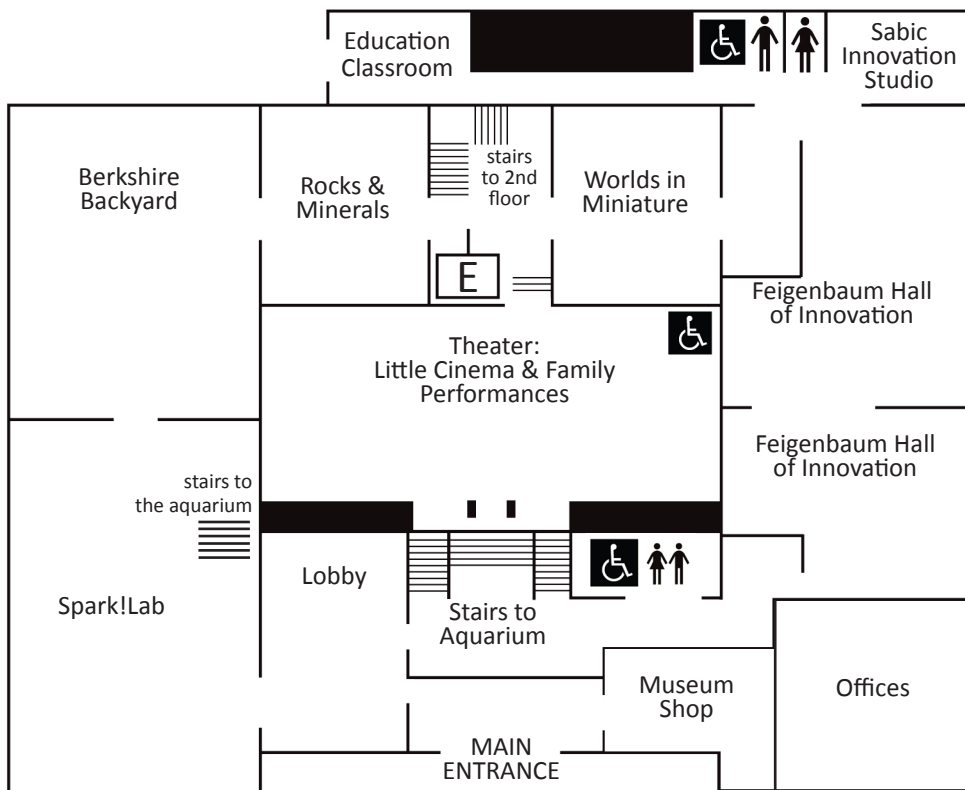

first floor & main entrance

wheelchair accessible restroom

restrooms

elevator

Photography Policy

Non-flash photography of natural science and history collections is allowed.

Photography of works of art or sculpture is prohibited.

second floor

aquarium (lower level)

Ongoing Family Programs:

Museum Adventures

Every Friday at 11 a.m.

Chow Time

Every Saturday at 12:30 p.m.

Art Lab

First Saturday of the month, 10:30 a.m.

RSVP requested, call 413.443.7171 ext 10

Kitchen Ka-Boom

Last Saturday of the month, 11 a.m.

RSVP requested, call 413.443.7171 ext 10