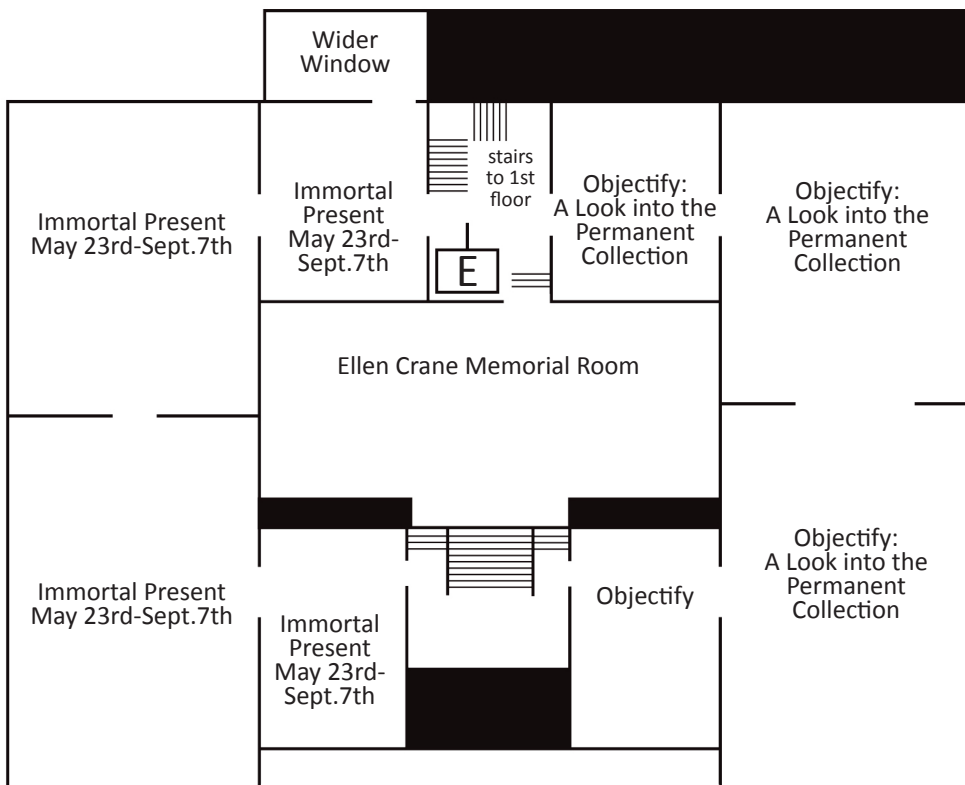

second floor