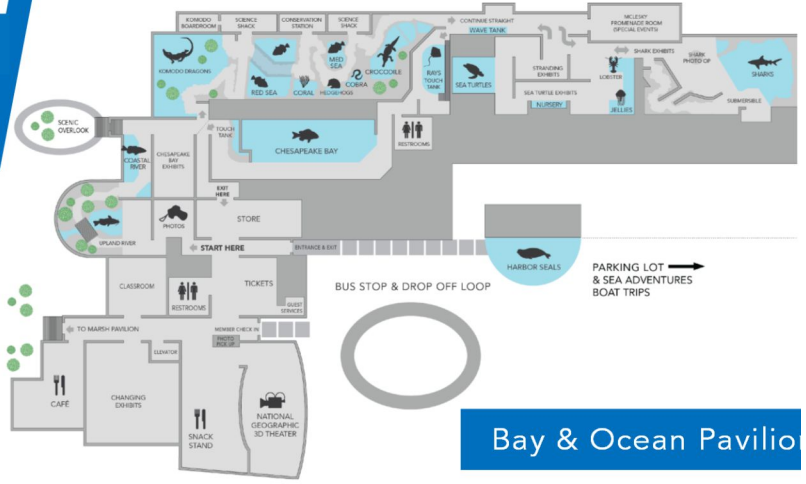

Marsh Pavilion

Bay & Ocean Pavilion

The Adventure Park
 Summer
 9AM – 11PM
 Fall, Winter & Spring
 Check VirginiaBeachTrees.com
 or call (757) 385-4947

Nature Trail Between Buildings

Sea Adventures
Dolphin Discoveries
 March – October
Whales & Wildlife
 December – March
 Check VAQBoats.com
 for more information