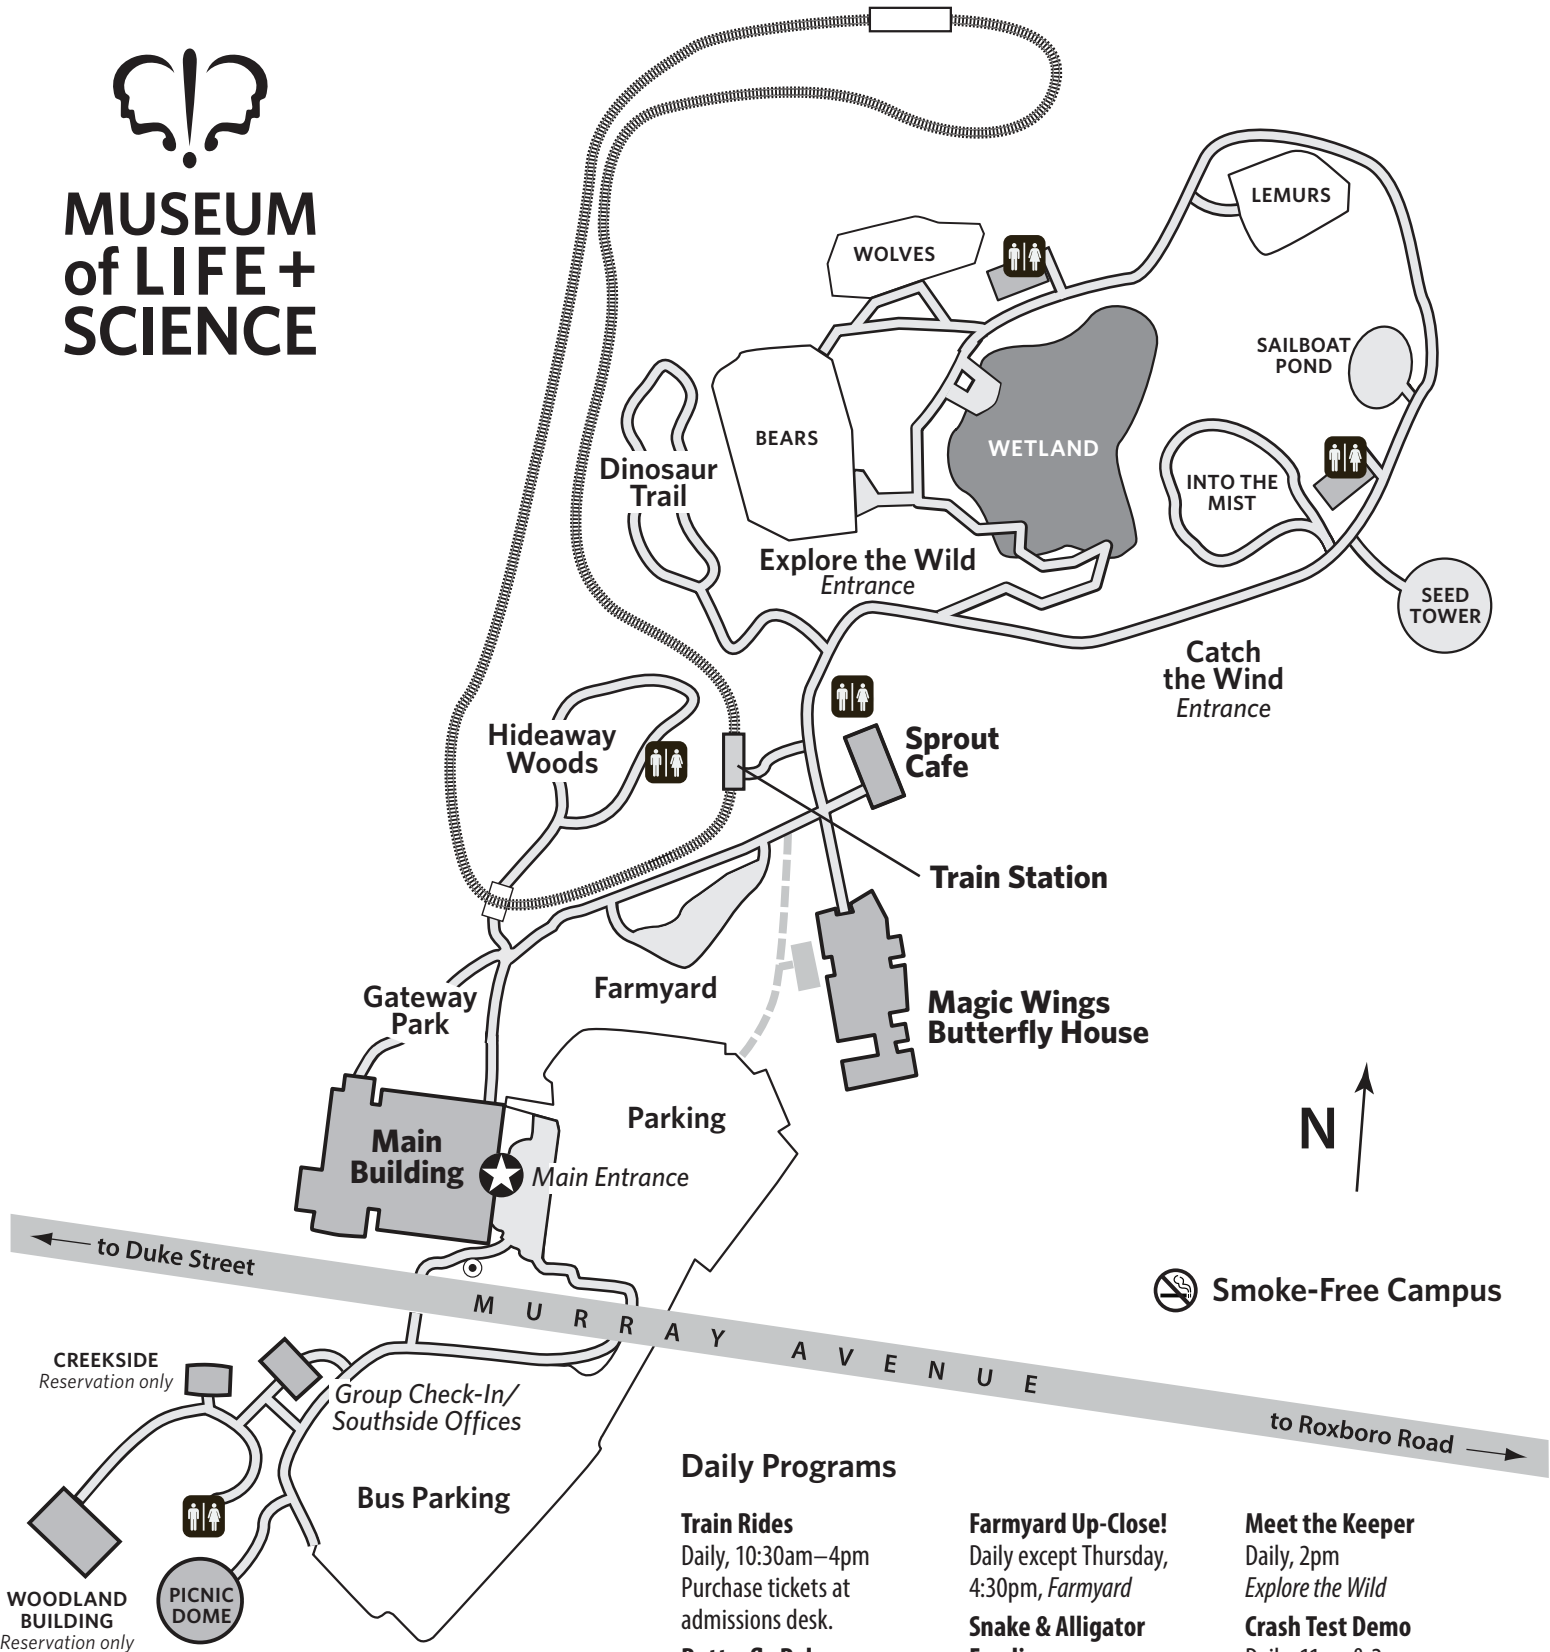

MUSEUM of LIFE + SCIENCE

Daily Programs

Train Rides

Daily, 10:30am–4pm
Purchase tickets at admissions desk.

Butterfly Releases

Daily, 11am & 3pm
Magic Wings Conservatory

Critter Feedings

Daily, 2:30pm
Insectarium

Hours of Operation: Daily, 10am–5pm. Open for members at 9am. Closed Mondays from Labor Day through Memorial Day— check website for details.

We offer resources to assist guests with autism or other communication/sensory processing needs. See the front desk for more information.