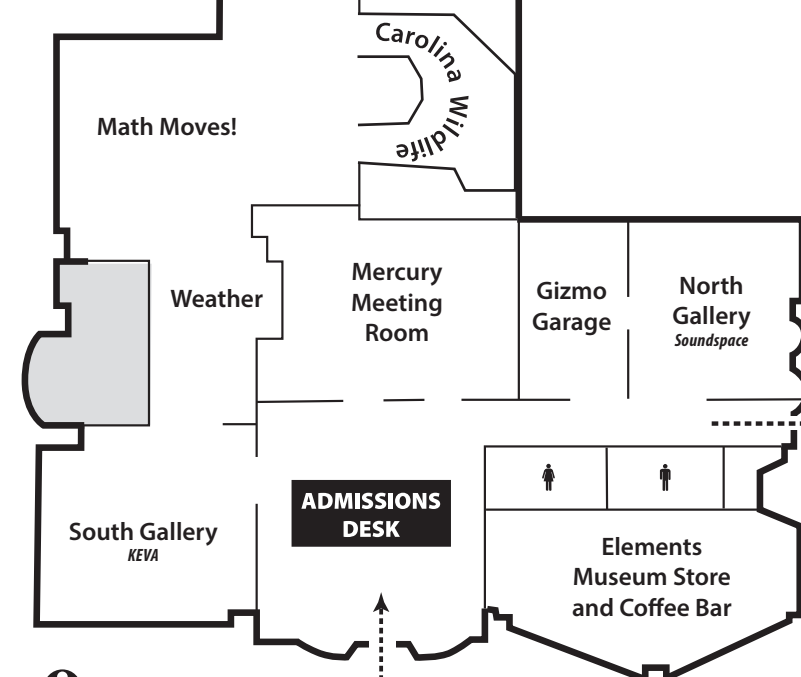

Main Building

Second Floor

First Floor

Main Entrance

OUTDOOR EXHIBITS

OUTDOOR EXHIBITS

Magic Wings® Butterfly House

Ask us about Membership!

Apply a portion of today's admission price toward an annual membership. Enjoy a host of benefits including free admission. See Admissions Desk staff for details.

For more information (919)220-5429

Birthday Parties	x315
Group Reservations	x313
Membership	x324
Museum Rental	x400
Education Classes	x313

MUSEUM of LIFE + SCIENCE

Daily Programs

Train Rides

Daily, 10:30am–4pm
Purchase tickets at admissions desk.

Butterfly Releases

Daily, 11am & 3pm
Magic Wings Conservatory

Critter Feedings

Daily, 2:30pm
Insectarium