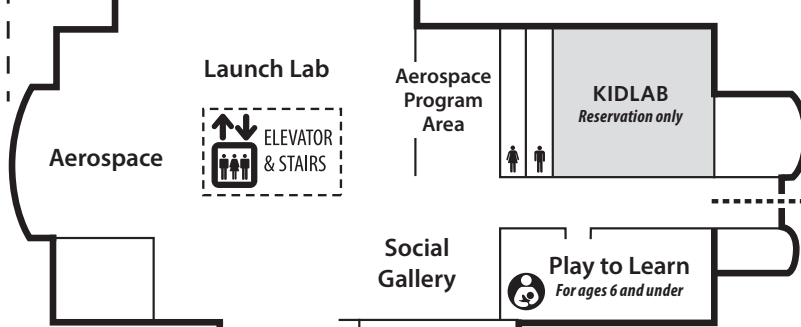

Main Building

Second Floor

First Floor

Main Entrance

OUTDOOR EXHIBITS

OUTDOOR EXHIBITS

Magic Wings® Butterfly House

Ask us about Membership!

MUSEUM of LIFE + SCIENCE

Daily Programs

Train Rides

Daily, 10:30am–4pm
Purchase tickets at admissions desk.

Butterfly Releases

Daily, 11am & 3pm
Magic Wings Conservatory

Critter Feedings

Daily, 2:30pm
Insectarium