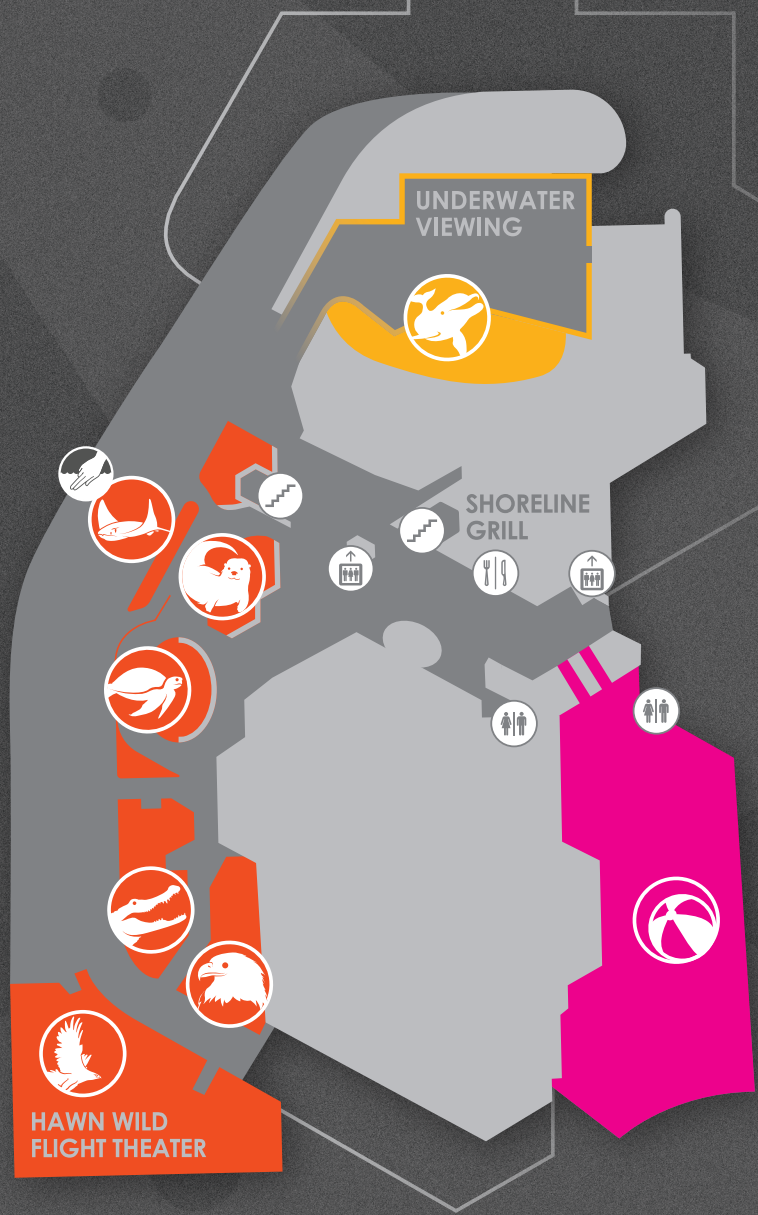

LEVEL G

BOARDWALK GARDENS

SPLASH PARK

GULF OF MEXICO

DOLPHIN BAY

CARIBBEAN JOURNEY

LEVEL 1

LEVEL 2

LEVEL 3

 **TOUCH EXPERIENCE!**
This exhibit has an interactive touch component.